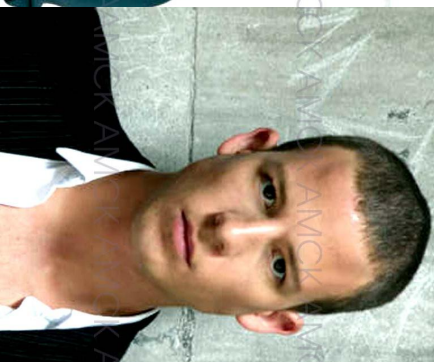

TOM GOODALL

AMCKDANCE

TOM GOODALL

hair: brown eyes: brown height: 5'11" 180cm chest: 41" 104cm waist: 31" 79cm shoe: 10.5 (45)