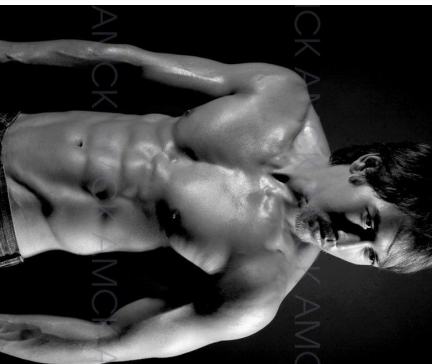

TOMMY FRANZEN

AMCKDANCE

TOMMY FRANZEN

hair: brown eyes: brown height: 5'6" 168cm chest: 36" 91cm waist: 30" 76cm

hip: 33" 84cm size: 38 (m / 48) shoe: 5.5 (39) head: 22.5" 57cm collar: 15.5" 39cm