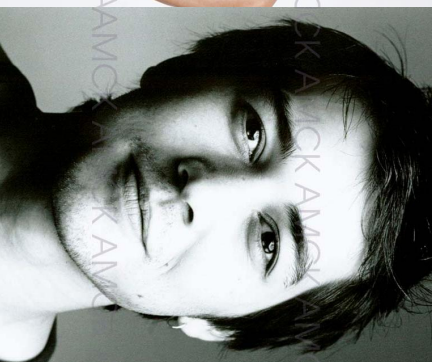

TOMMY FRANZEN

AMCKDANCE

TOMMY FRANZEN

hair: brown eyes: brown height: 5'6" 168cm chest: 36" 91cm waist: 30" 76cm

hip: 33" 84cm size: 38 (m / 48) shoe: 5.5 (39) head: 22.5" 57cm collar: 15.5" 39cm