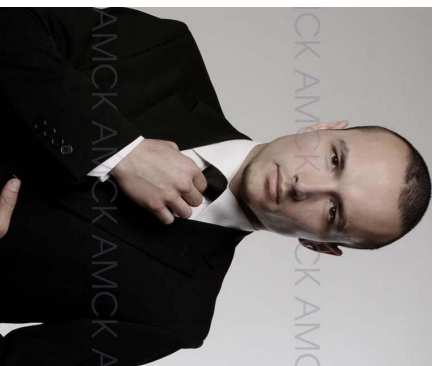

TOMAS SIMON

AMCKDANCE

TOMAS SIMON

hair: black eyes: brown height: 5'9" 175cm chest: 40" 102cm waist: 33" 84cm

hip: 36" 91cm size: 38 (m / 48) shoe: 8.5 (42.5) head: 23" 58.5cm collar: 16" 40.5cm