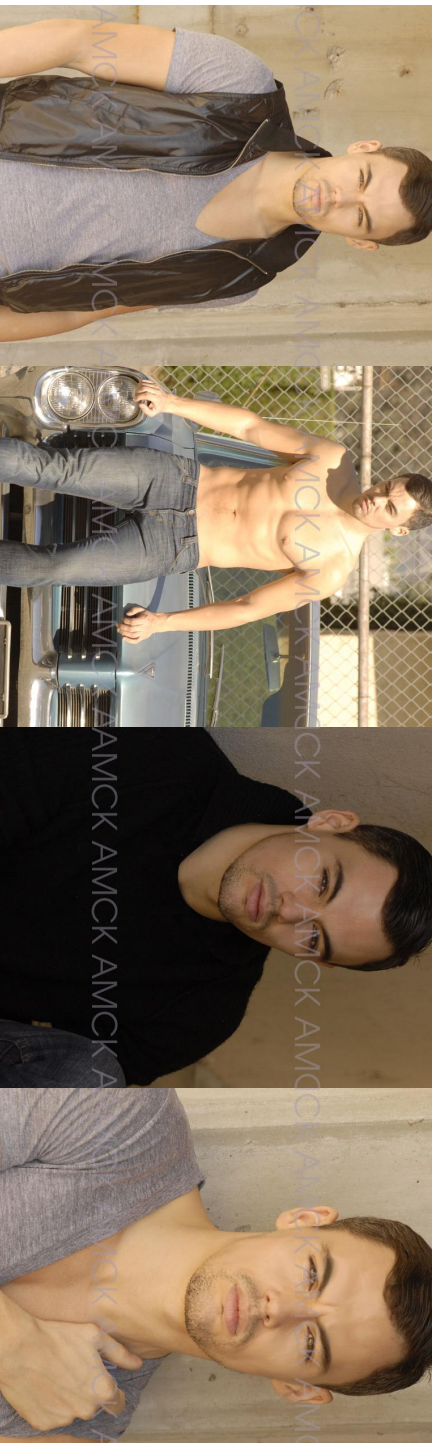

RAMON CHRISTIAN

AMCKDANCE

RAMON CHRISTIAN

hair: dark brown eyes: green height: 6'2" 188cm waist: 34" 86cm shoe: 11 (46) collar: 16.5" 42cm