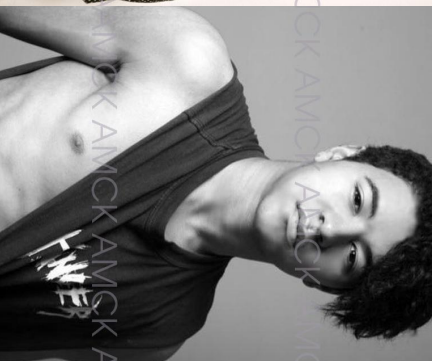

LEWIS ADAMS

AMCKDANCE

LEWIS ADAMS

hair: black eyes: dark brown height: 6'1" 185cm chest: 36" 91cm

waist: 30" 76cm hip: 31" 79cm size: 36 (m / 46) shoe: 9 (43) head: 22" 56cm collar: 15" 38cm