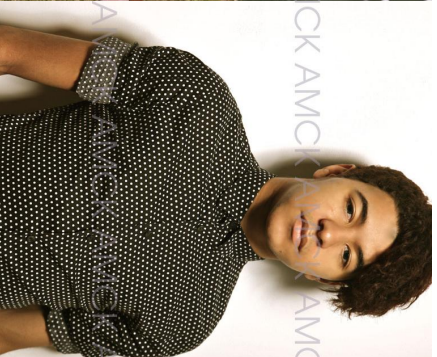

LEWIS ADAMS

AMCKDANCE

LEWIS ADAMS

hair: black eyes: dark brown height: 6'1" 185cm chest: 36" 91cm

waist: 30" 76cm hip: 31" 79cm size: 36 (m / 46) shoe: 9 (43) head: 22" 56cm collar: 15" 38cm