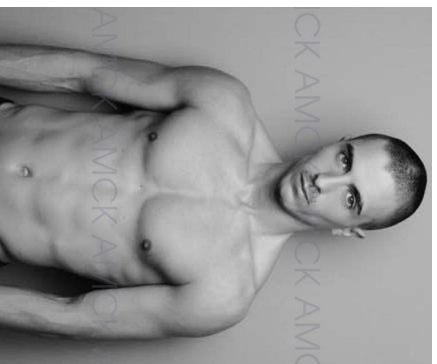

KAMEL

AMCKDANCE

KAMEL

hair: brown eyes: blue height: 6' 183cm shoe: 7.5 (41)