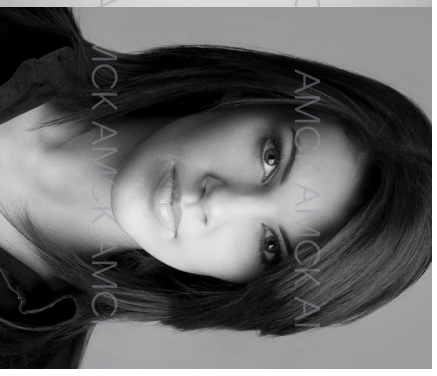

ERIN

AMCKDANCE

ERIN

hair: dark brown eyes: hazel height: 5'7" 170cm

waist: 26" 66cm hip: 36" 91cm shoe: 5 (38) head: 22" 56cm collar: 13" 33cm